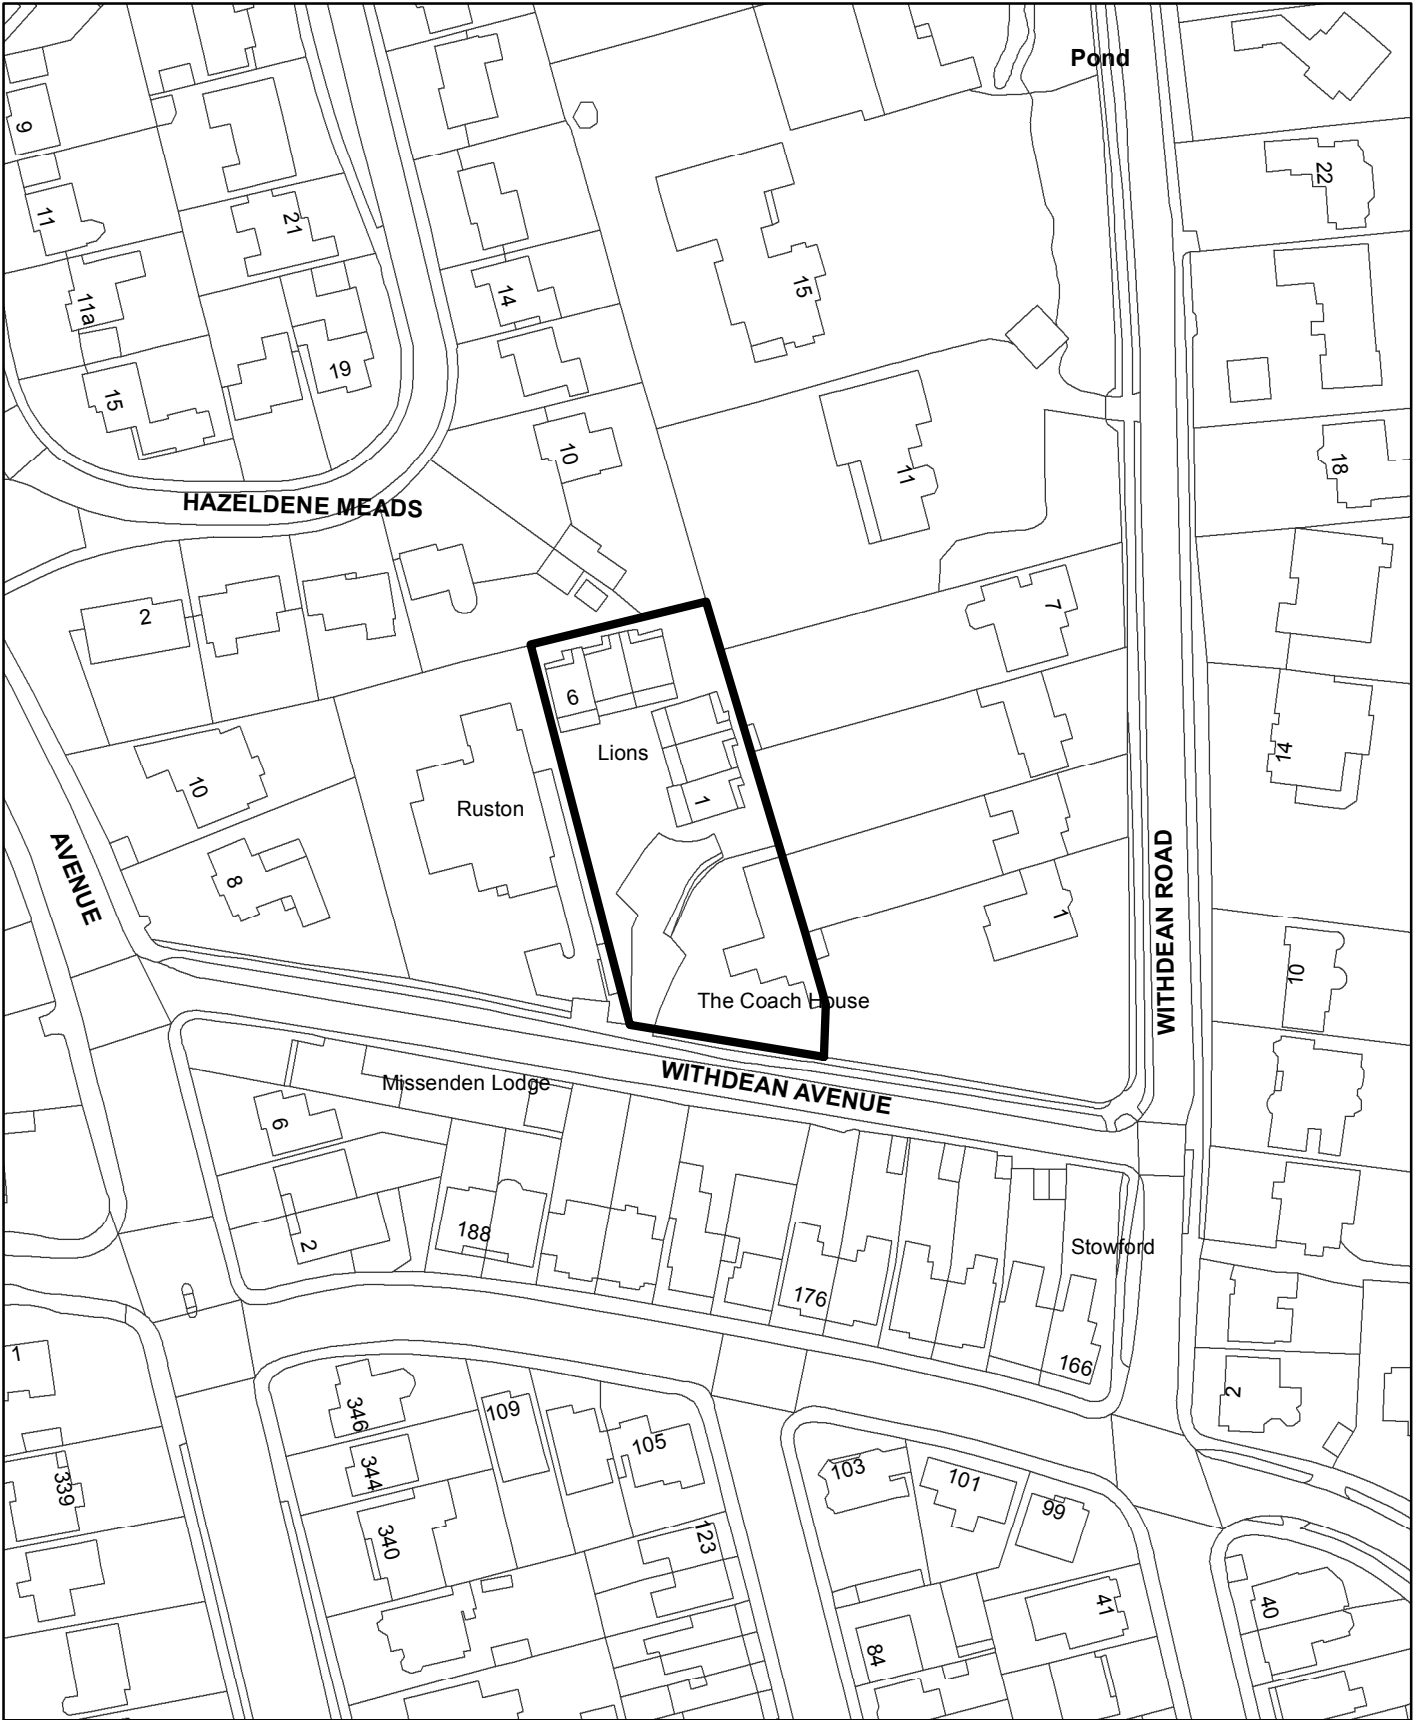

# BH2019 01053 The Coach House, Withdean Avenue

Scale: 1:1,250